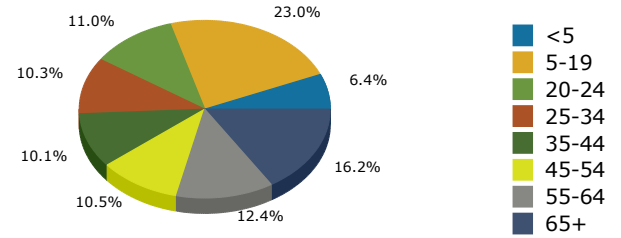

2017 Population by Race

2017 Population by Age

Households

2017 Home Value

2017-2022 Annual Growth Rate

Household Income

Source: U.S. Census Bureau, Census 2010 Summary File 1. Esri forecasts for 2017 and 2022.