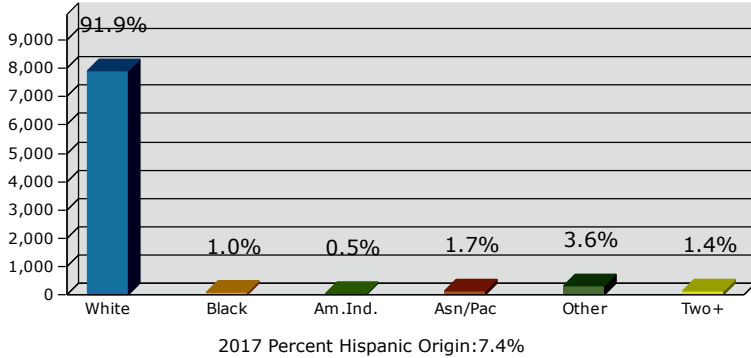

2017 Population by Race

2017 Population by Age

Households

2017 Home Value

2017-2022 Annual Growth Rate

Household Income

Source: U.S. Census Bureau, Census 2010 Summary File 1. Esri forecasts for 2017 and 2022.