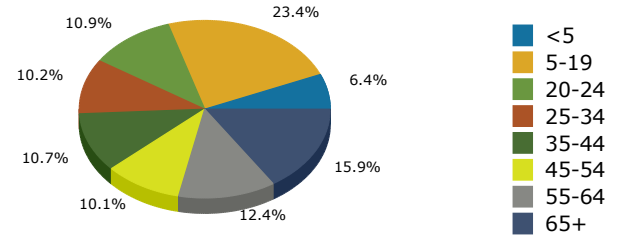

2018 Population by Race

2018 Population by Age

Households

2018 Home Value

2018-2023 Annual Growth Rate

Household Income

Source: U.S. Census Bureau, Census 2010 Summary File 1. Esri forecasts for 2018 and 2023.