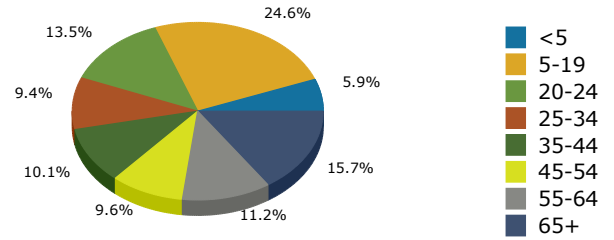

2018 Population by Race

2018 Population by Age

Households

2018 Home Value

2018-2023 Annual Growth Rate

Household Income

Source: U.S. Census Bureau, Census 2010 Summary File 1. Esri forecasts for 2018 and 2023.