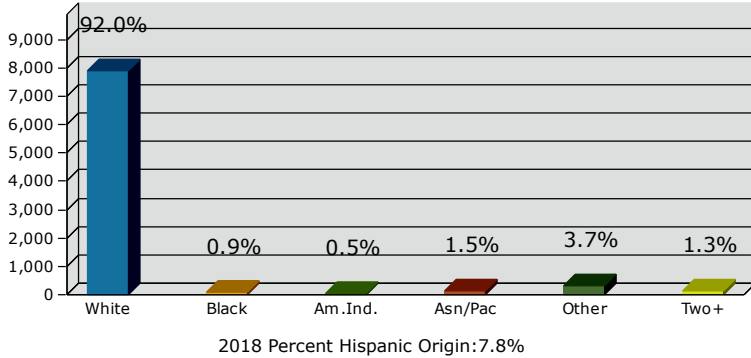

Households

2018 Population by Race