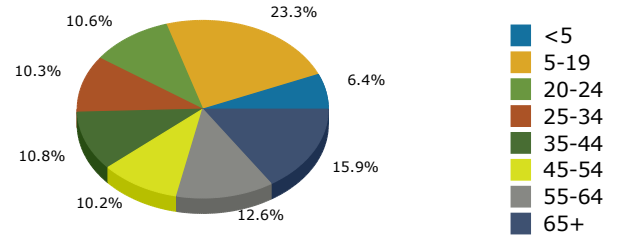

2018 Population by Race

2018 Population by Age

Households

2018 Home Value

2018-2023 Annual Growth Rate

Household Income

Source: U.S. Census Bureau, Census 2010 Summary File 1. Esri forecasts for 2018 and 2023.