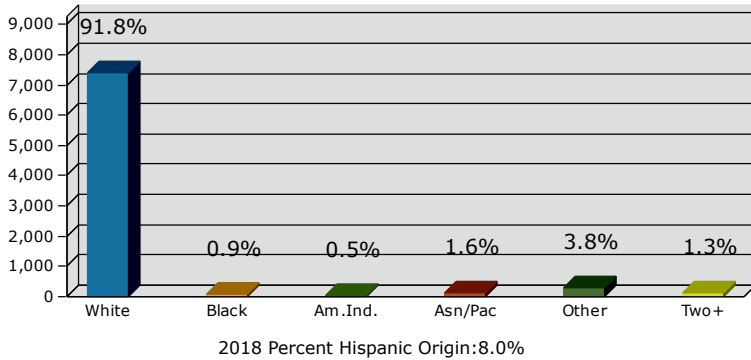

Households

2018 Population by Race