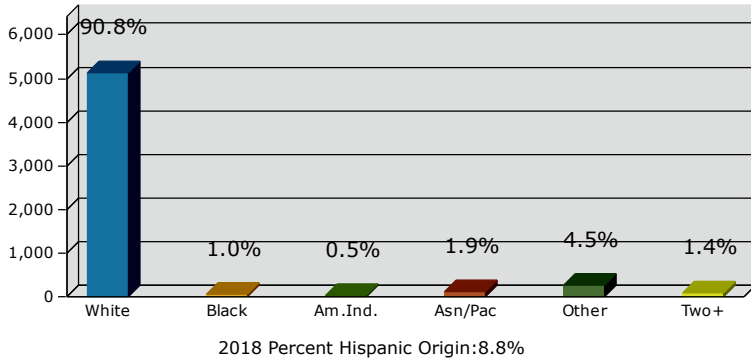

2018 Population by Race

2018 Population by Age

Households

2018 Home Value

2018-2023 Annual Growth Rate

Household Income

Source: U.S. Census Bureau, Census 2010 Summary File 1. Esri forecasts for 2018 and 2023.