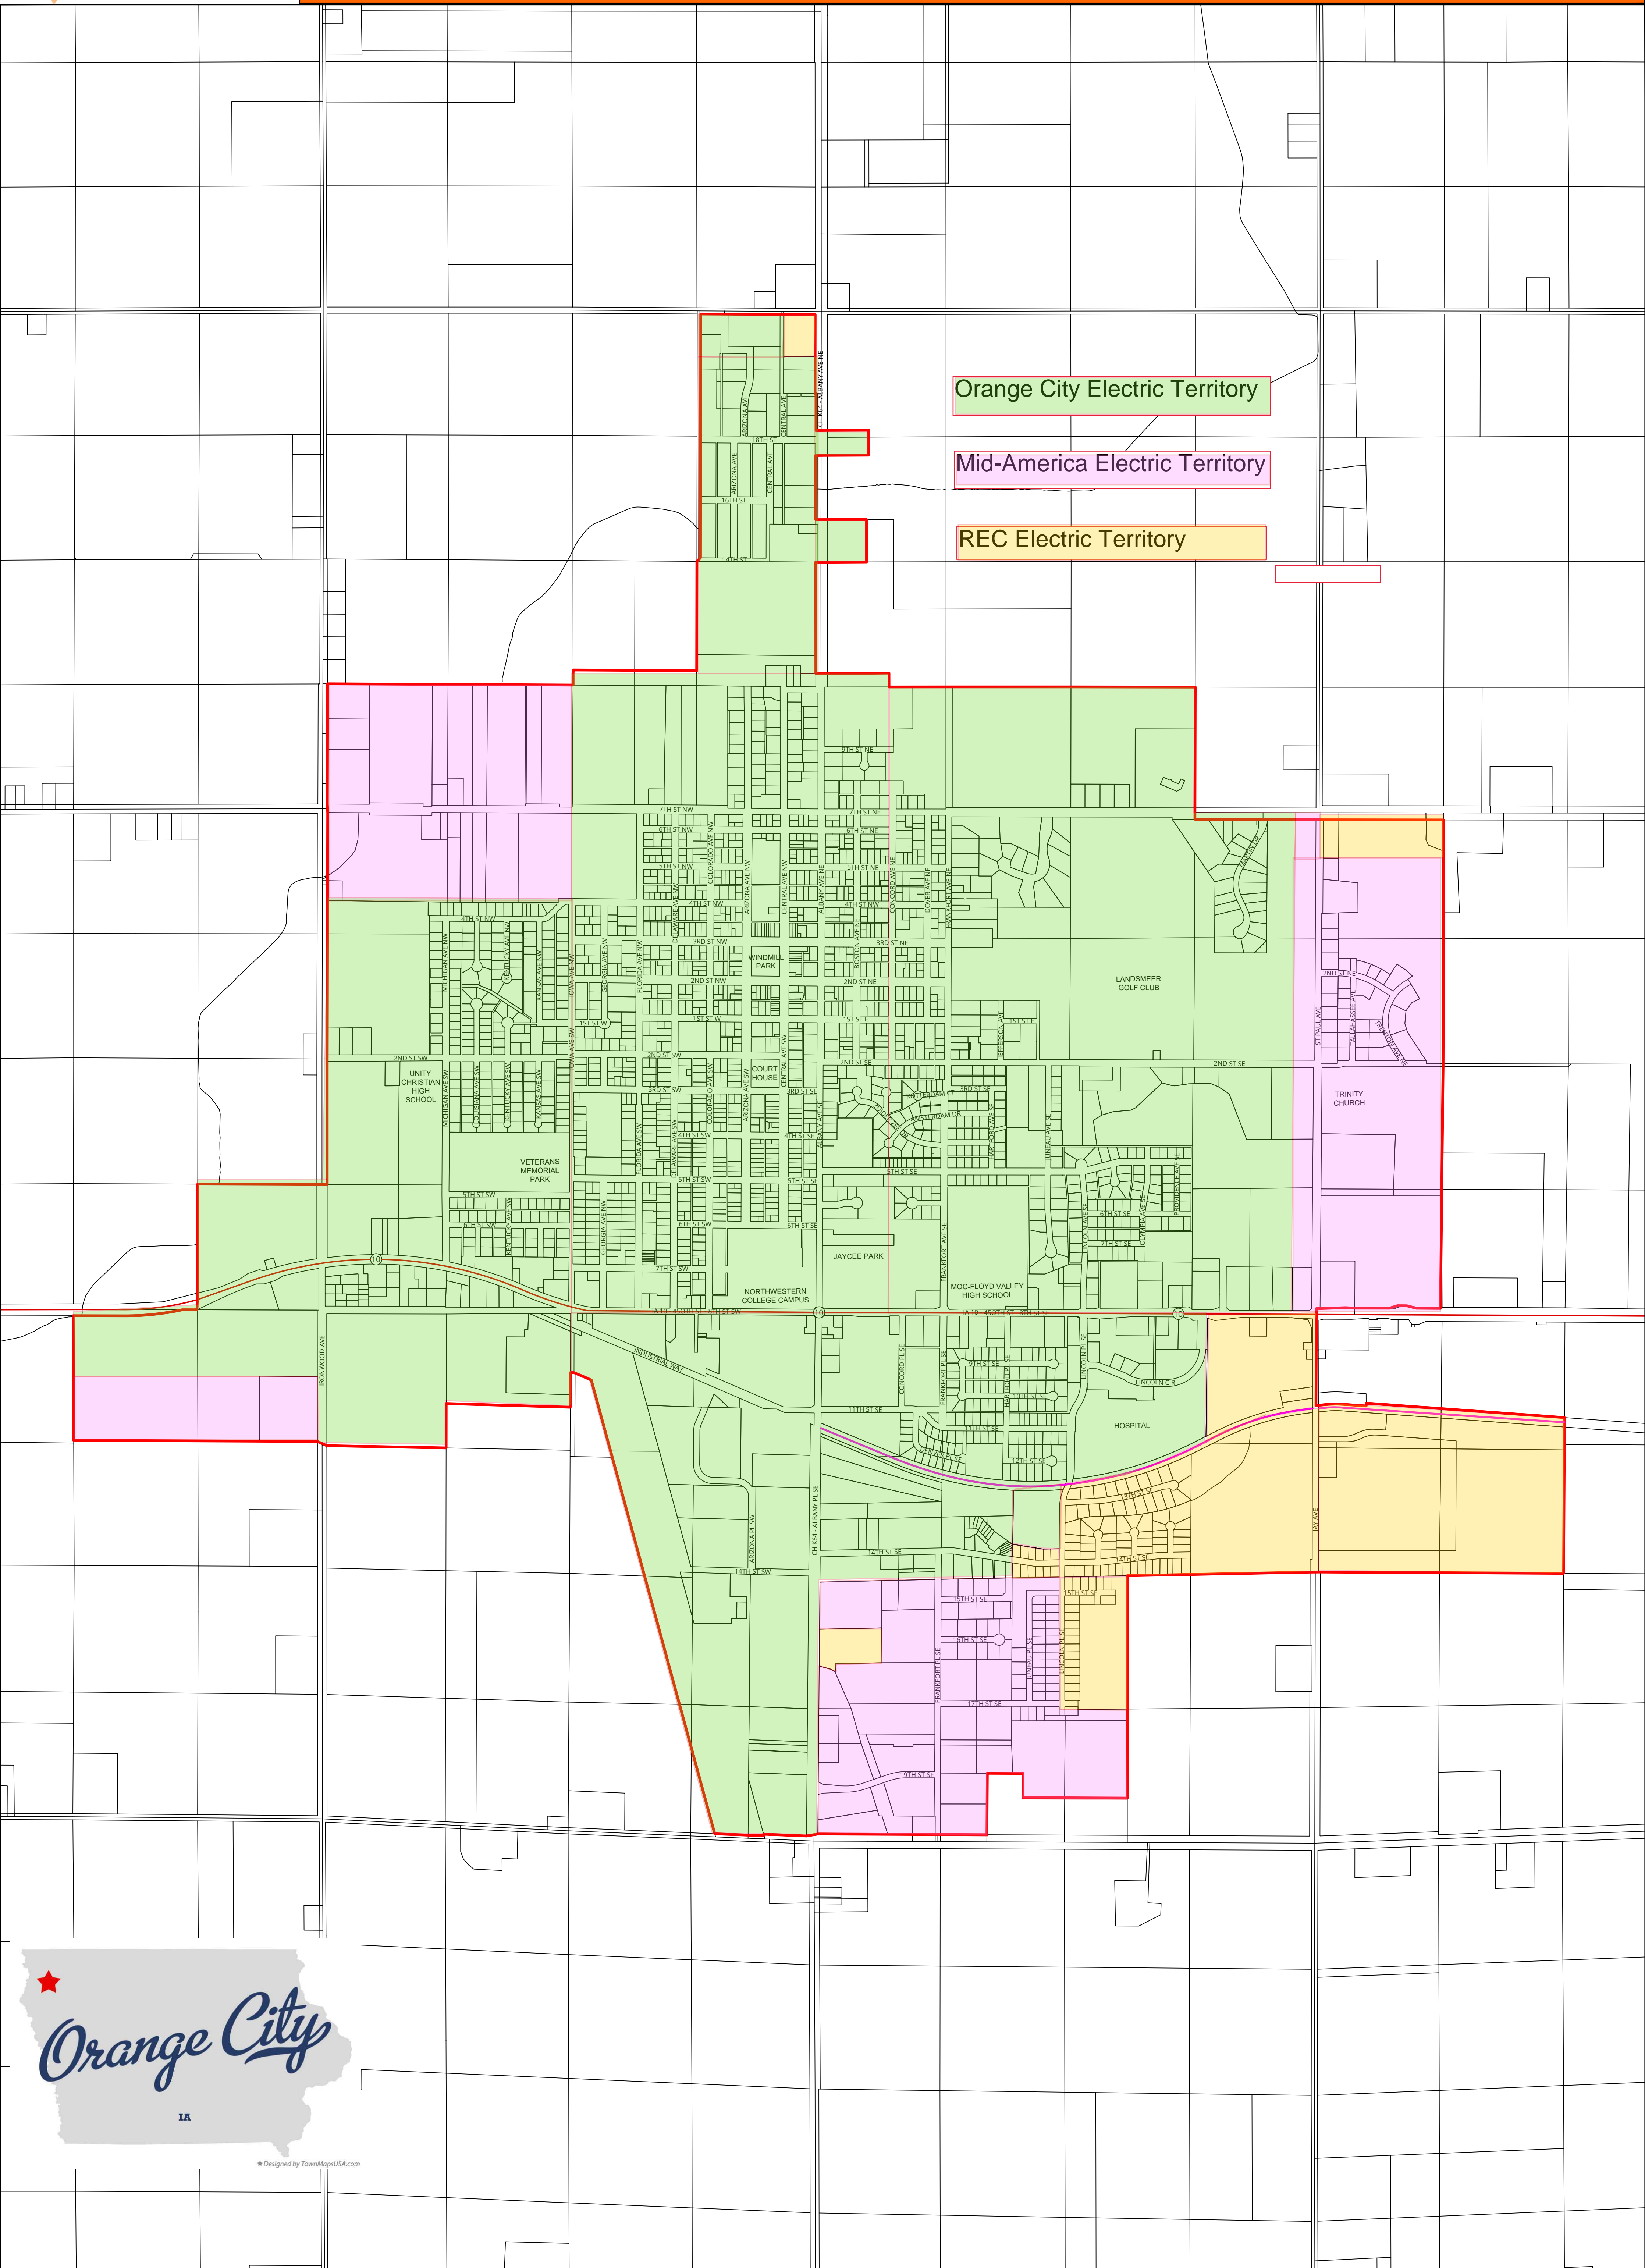

Orange City, Iowa

City Map

Orange City Electric Territory

Mid-America Electric Territory

REC Electric Territory

Orange City

IA

*Designed by TownMapsUSA.com

Drawn 01-05-2022 By SMB	Checked by
Revised	SDT
Sheet 1 (24x36)	Project No. E21097

LEGEND

City Boundaries

Iowa Highway 10

Puddle Jumper Trail

GRAPHIC SCALE
0 375 750
1" = 750'

110 E Indian Street Cerro, IA 51012 (712) 225-9025	620 8th Street SE Orange City, IA 51041 (712) 737-9225	1520 N. Main Avenue Studio Suite A&B Spirit Lake, IA 51360 (712) 722-4242	3301 Zenith Avenue PO Box 238 Spirit Lake, IA 51360 (712) 336-3586
----------------------------------------------------------	--------------------------------------------------------------	------------------------------------------------------------------------------------	-----------------------------------------------------------------------------